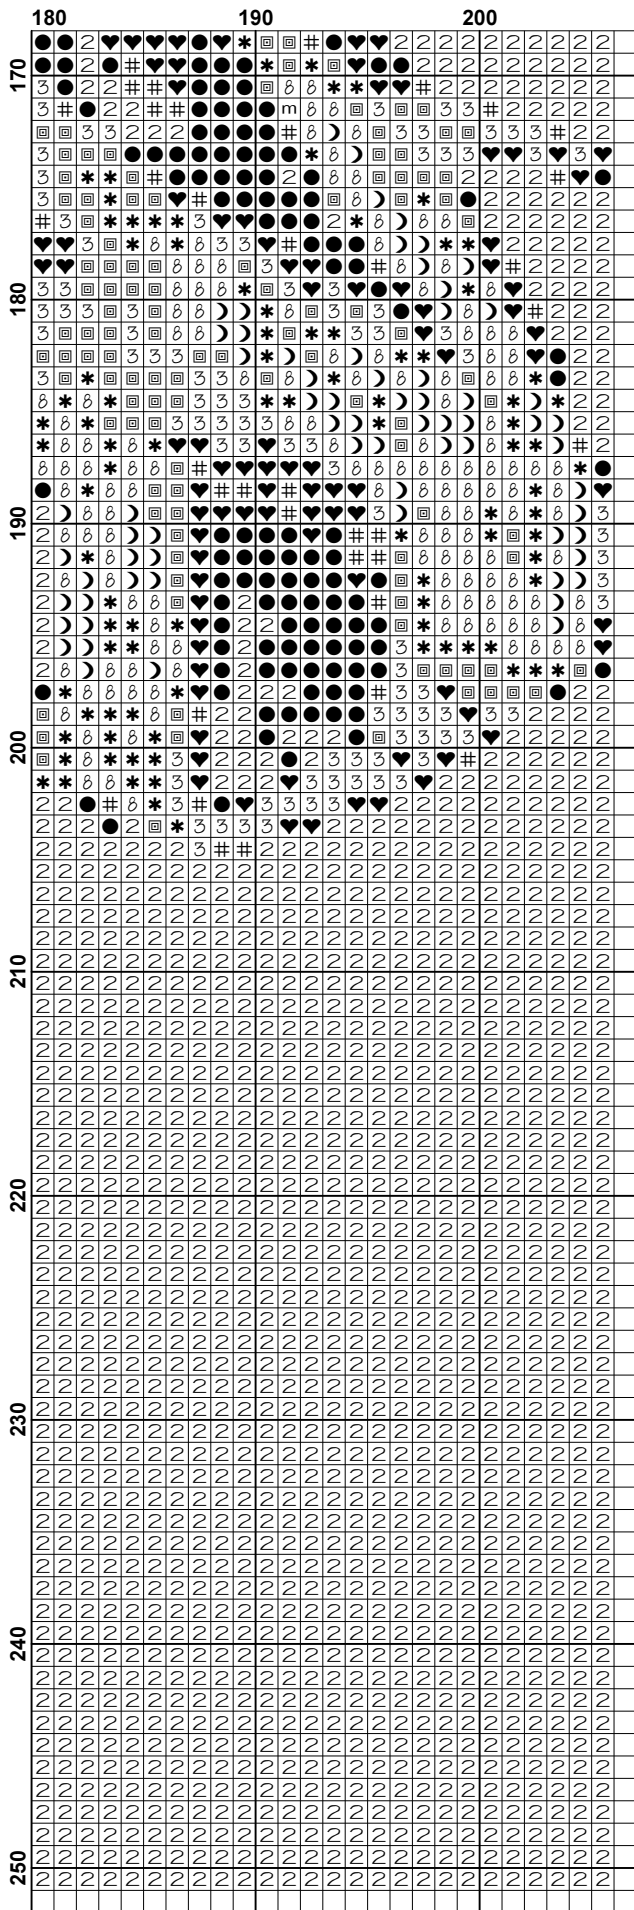

Madonna with Child 3

www.christiancrossstitch.com

This pattern is offered totally free from Christian Cross Stitch. We offer one new free pattern on our website every Friday. Please see www.christiancrossstitch.com

Also see our other website at www.freecrossstitchonline.com

Pattern Name: Madonna with Child 3
Designed By: by Sassoferrato
Company: Christian Cross Stitch
Copyright: Copyright Christian Cross Stitch Online. All rights Reserved.
Fabric: Aida 14, White
 205w X 250h Stitches
Size(s): 14 Count, 14-5/8w X 17-3/4h in
 16 Count, 12-3/4w X 15-5/8h in
 18 Count, 11-3/8w X 13-7/8h in

Floss Used for Full Stitches:

Symbol	Strands	Type	Number	Color
	2	DMC	152	Shell Pink-MD LT
	2	DMC	221	Shell Pink-VY DK
	2	DMC	310	Black
	2	DMC	353	Peach
	2	DMC	355	Terra Cotta-DK
	2	DMC	356	Terra Cotta-MD
	2	DMC	407	Desert Sand-DK
	2	DMC	420	Hazelnut Brown-DK
	2	DMC	436	Tan
	2	DMC	451	Shell Gray-DK
	2	DMC	452	Shell Gray-MD
	2	DMC	632	Desert Sand-UL VY DK
	2	DMC	754	Peach-LT
	2	DMC	758	Terra Cotta-VY LT
	2	DMC	760	Salmon
	2	DMC	814	Garnet-DK
	2	DMC	815	Garnet-MD
	2	DMC	838	Beige Brown-VY DK
	2	DMC	839	Beige Brown-DK
	2	DMC	902	Garnet-VY DK
	2	DMC	938	Coffee Brown-UL DK
	2	DMC	945	Tawny
	2	DMC	948	Peach-VY LT
	2	DMC	950	Desert Sand-LT
	2	DMC	951	Tawny-LT
	2	DMC	3064	Desert Sand
	2	DMC	3371	Black Brown
	2	DMC	3712	Salmon-MD
	2	DMC	3713	Salmon-VY LT
	2	DMC	3770	Tawny-VY LT
	2	DMC	3771	Terra Cotta-UL VY LT
	2	DMC	3772	Desert Sand-VY DK
	2	DMC	3778	Terra Cotta-LT
	2	DMC	3779	Terra Cotta-UL VY LT
	2	DMC	3830	Terra Cotta-MD
	2	DMC	3857	Rosewood-DK
	2	DMC	3858	Rosewood-MD
	2	DMC	3859	Rosewood-LT
	2	DMC	3860	Cocoa
	2	DMC	3861	Cocoa-LT
	2	DMC	3862	Mocha Beige-DK
	2	DMC	3863	Mocha Beige-MD

Notes:

Copyright Christian Cross Stitch Online. All rights Reserved.

You should begin at the centre of the pattern. Follow the arrows at the top and on the left to find the centre. Look in the corners to see the numbers in brackets to put the patterns together.