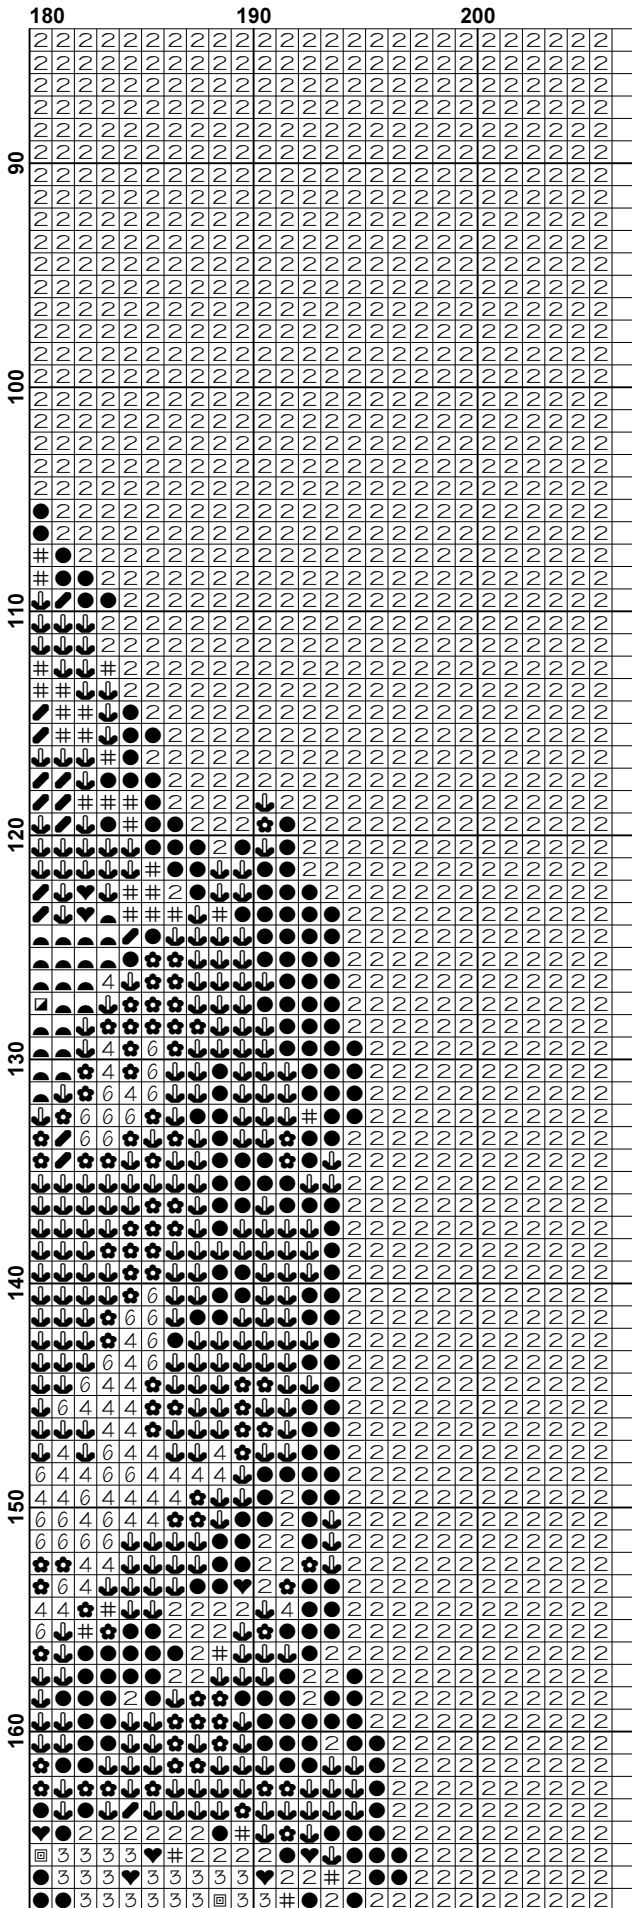

Madonna with Child 3

www.christiancrossstitch.com

This pattern is offered totally free from Christian Cross Stitch. We offer one new free pattern on our website every Friday. Please see www.christiancrossstitch.com

Also see our other website at www.freecrossstitchonline.com

Pattern Name: Madonna with Child 3
Designed By: by Sassoferrato
Company: Christian Cross Stitch
Copyright: Copyright Christian Cross Stitch Online. All rights Reserved.
Fabric: Aida 14, White
 205w X 250h Stitches
Size(s): 14 Count, 14-5/8w X 17-3/4h in
 16 Count, 12-3/4w X 15-5/8h in
 18 Count, 11-3/8w X 13-7/8h in

Floss Used for Full Stitches:

Symbol	Strands	Type	Number	Color
	2	DMC	152	Shell Pink-MD LT
	2	DMC	221	Shell Pink-VY DK
	2	DMC	310	Black
	2	DMC	353	Peach
	2	DMC	355	Terra Cotta-DK
	2	DMC	356	Terra Cotta-MD
	2	DMC	407	Desert Sand-DK
	2	DMC	420	Hazelnut Brown-DK
	2	DMC	436	Tan
	2	DMC	451	Shell Gray-DK
	2	DMC	452	Shell Gray-MD
	2	DMC	632	Desert Sand-UL VY DK
	2	DMC	754	Peach-LT
	2	DMC	758	Terra Cotta-VY LT
	2	DMC	760	Salmon
	2	DMC	814	Garnet-DK
	2	DMC	815	Garnet-MD
	2	DMC	838	Beige Brown-VY DK
	2	DMC	839	Beige Brown-DK
	2	DMC	902	Garnet-VY DK
	2	DMC	938	Coffee Brown-UL DK
	2	DMC	945	Tawny
	2	DMC	948	Peach-VY LT
	2	DMC	950	Desert Sand-LT
	2	DMC	951	Tawny-LT
	2	DMC	3064	Desert Sand
	2	DMC	3371	Black Brown
	2	DMC	3712	Salmon-MD
	2	DMC	3713	Salmon-VY LT
	2	DMC	3770	Tawny-VY LT
	2	DMC	3771	Terra Cotta-UL VY LT
	2	DMC	3772	Desert Sand-VY DK
	2	DMC	3778	Terra Cotta-LT
	2	DMC	3779	Terra Cotta-UL VY LT
	2	DMC	3830	Terra Cotta-MD
	2	DMC	3857	Rosewood-DK
	2	DMC	3858	Rosewood-MD
	2	DMC	3859	Rosewood-LT
	2	DMC	3860	Cocoa
	2	DMC	3861	Cocoa-LT
	2	DMC	3862	Mocha Beige-DK
	2	DMC	3863	Mocha Beige-MD

Notes:

Copyright Christian Cross Stitch Online. All rights Reserved.

You should begin at the centre of the pattern. Follow the arrows at the top and on the left to find the centre. Look in the corners to see the numbers in brackets to put the patterns together.