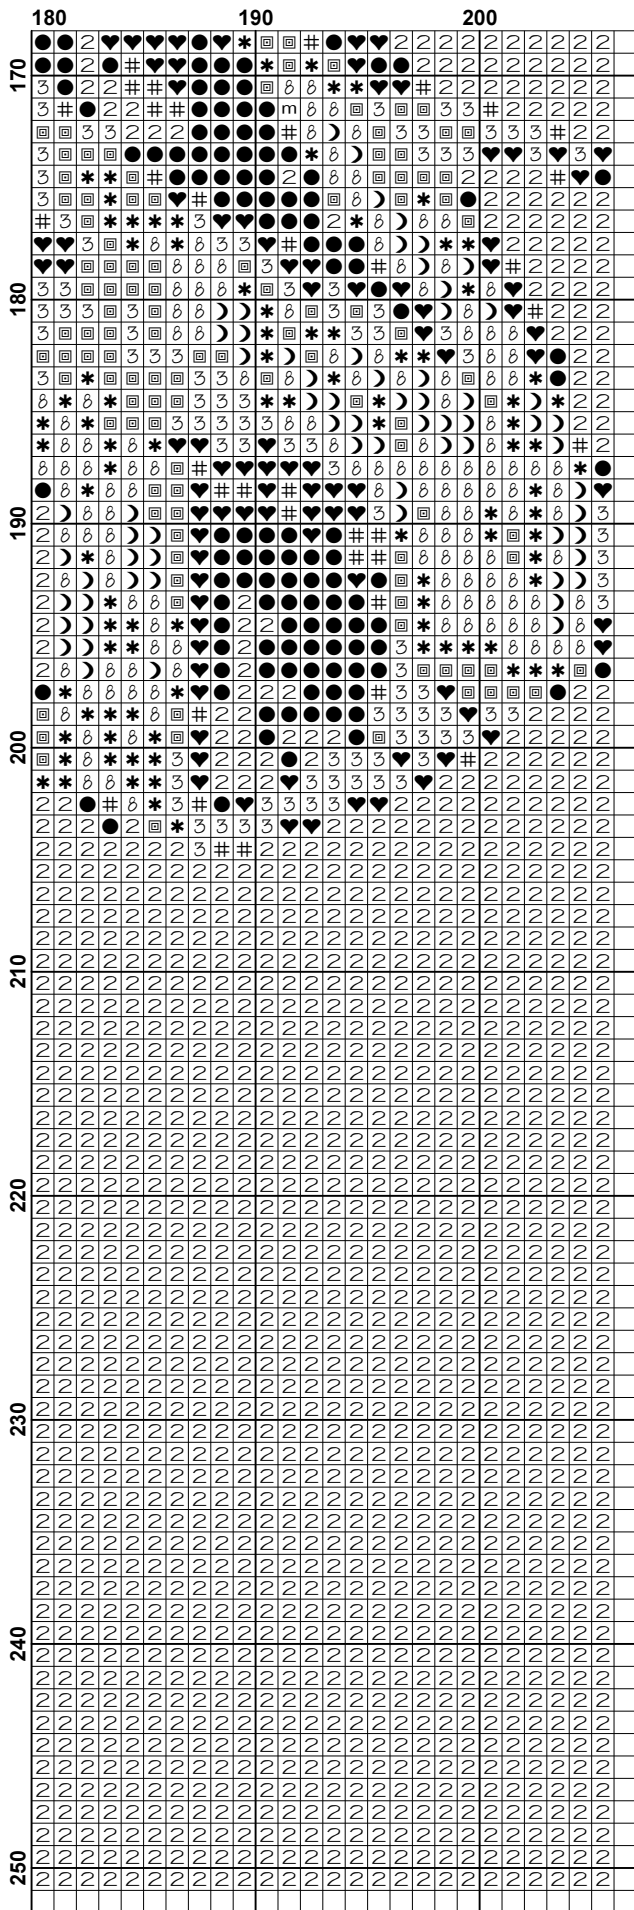

# Madonna with Child 3

[www.christiancrossstitch.com](http://www.christiancrossstitch.com)

This pattern is offered totally free from Christian Cross Stitch. We offer one new free pattern on our website every Friday. Please see [www.christiancrossstitch.com](http://www.christiancrossstitch.com)

Also see our other website at [www.freecrossstitchonline.com](http://www.freecrossstitchonline.com)

**Pattern Name:** Madonna with Child 3  
**Designed By:** by Sassoferrato  
**Company:** Christian Cross Stitch  
**Copyright:** Copyright Christian Cross Stitch Online. All rights Reserved.  
**Fabric:** Aida 14, White  
 205w X 250h Stitches  
**Size(s):** 14 Count, 14-5/8w X 17-3/4h in  
 16 Count, 12-3/4w X 15-5/8h in  
 18 Count, 11-3/8w X 13-7/8h in